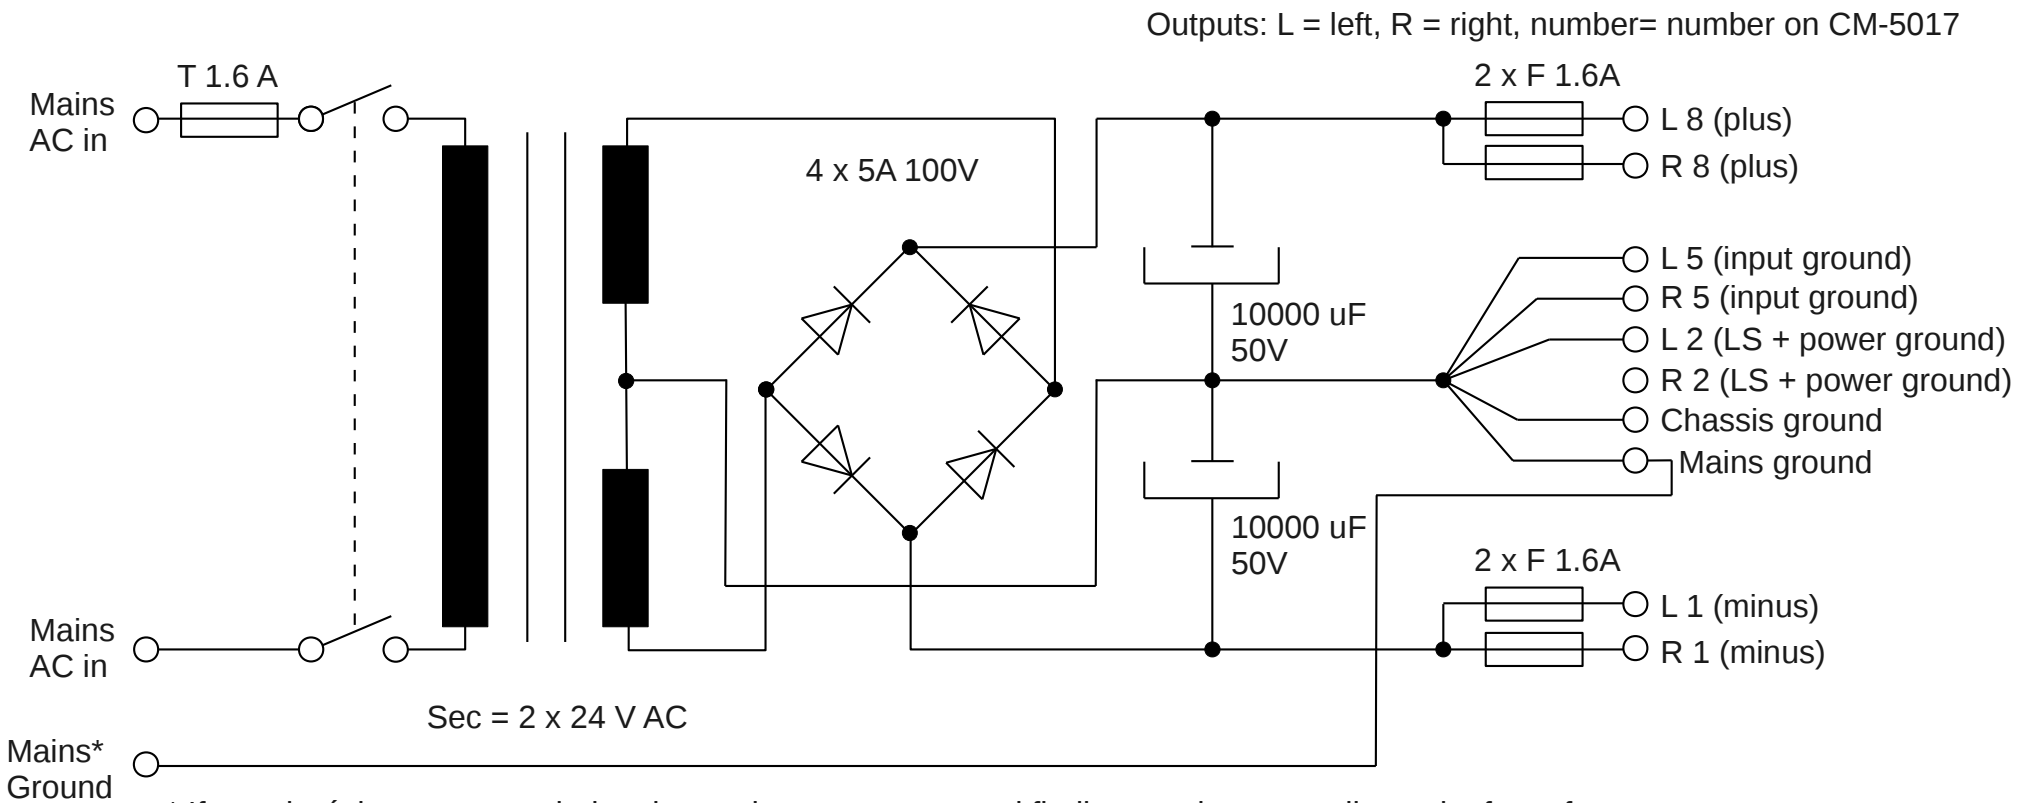

Volume control (one left, one right) + power supply for 2 x CM-5017

* If you don't have a grounded mains socket we recommend finding another grounding point for safety reasons.